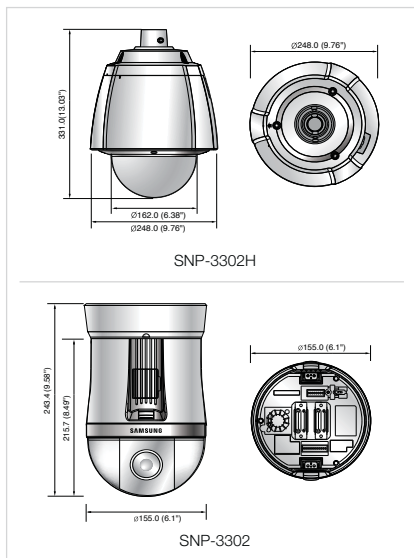

Dimensions

Unit : mm (inch)

The Eco mark represents Samsung Techwin's will to create environment-friendly products, and indicates that the product satisfies the EU RoHS Directive.

Design and specifications are subject to change without notice.

SAMSUNG TECHWIN CO., LTD.

SAMSUNG TECHWIN AMERICA Inc.

SAMSUNG TECHWIN EUROPE LTD.

■ DISTRIBUTED BY

www.asi.ind.in