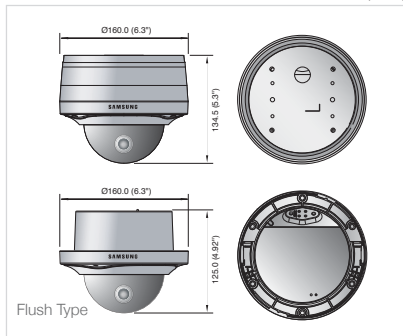

Dimensions

Unit : mm (inch)

SAMSUNG TECHWIN AMERICA Inc.
100 Challenger Road, Suite 700, Ridgefield Park, NJ 07660, UNITED STATES
Toll Free : 1-877-213-1222 Fax : 1-201-373-0124
www.samsungsecurityusa.com

The Eco mark represents Samsung Techwin's will to create environment-friendly products, and indicates that the product satisfies the EU RoHS Directive.

■ DISTRIBUTED BY

www.asi.ind.in