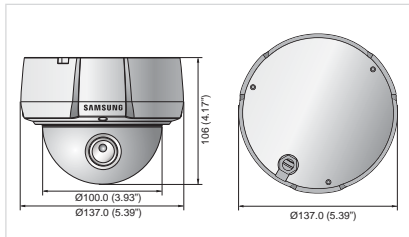

Dimensions

Unit : mm (inch)

The Eco mark represents Samsung Technwin's will to create environment-friendly products, and indicates that the product satisfies the EU RoHS Directive.

Design and specifications are subject to change without notice.

SAMSUNG TECHWIN CO., LTD.

701, Sampyeong-dong, Bundang-gu, Seongnam-si, Gyeonggi-do Korea 463-400
Tel : +82-70-7147-8741 ~ 8749, 8752 ~ 8760 Fax : +82-31-8018-3745
www.samsungsecurity.com www.samsungcctv.com

SAMSUNG TECHWIN AMERICA Inc.

SAMSUNG TECHWIN EUROPE LTD.

■ DISTRIBUTED BY

www.asi.ind.in