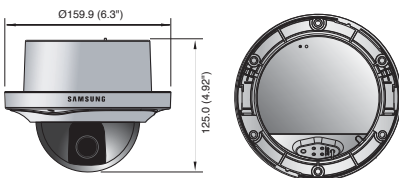

SND-7080F

SAMSUNG TECHWIN AMERICA Inc.
100 Challenger Road, Suite 700, Ridgely Park, NJ 07660, UNITED STATES
Toll Free : 1-877-213-1222 Fax : 1-201-373-0124
www.samsungsecurityusa.com

The Eco mark represents Samsung Techwin's will to create environment-friendly products, and indicates that the product satisfies the EU RoHS Directive.

Design and specifications are subject to change without notice.

■ DISTRIBUTED BY

www.asi.ind.in