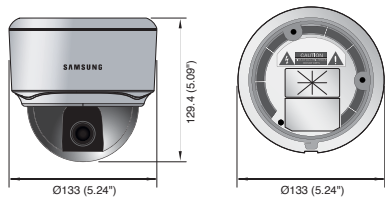

Dimensions

Unit : mm (inch)

SND-7080