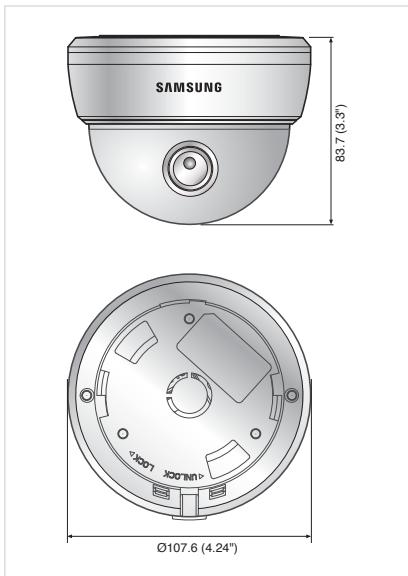

Dimensions

Unit : mm (inch)

Design and specifications are subject to change without notice.

The **Eco mark** represents Samsung Techwin's will to create environment-friendly products, and indicates that the product satisfies the EU RoHS Directive.

■ DISTRIBUTED BY

www.asi.ind.in