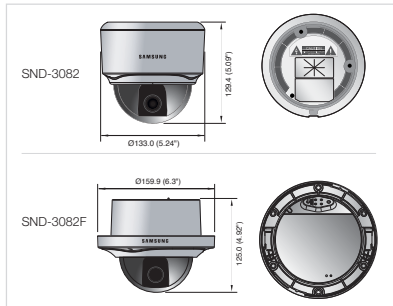

Dimensions

Unit : mm (inch)

SAMSUNG TECHWIN AMERICA Inc.
100 Challenger Road, Suite 700, Ridgely Park, NJ 07660, UNITED STATES
Tel Free : 1-877-213-1222 Fax : 1-201-373-0124
www.samsungsecurityusa.com

The Eco mark represents Samsung Techwin's will to create environment-friendly products, and indicates that the product satisfies the EU RoHS Directive.

■ DISTRIBUTED BY

www.asi.ind.in