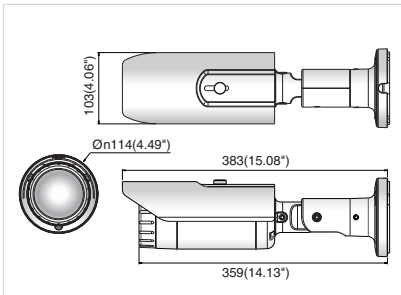

Dimensions

Unit : mm (inch)

The Eco mark represents Samsung Techwin's will to create environment-friendly products, and indicates that the product satisfies the EU RoHS Directive.

Design and specifications are subject to change without notice.

DISTRIBUTED BY

www.asi.ind.in

SAMSUNG TECHWIN CO., LTD. 701, Sampyeong-dong, Bundang-gu, Seongnam-si, Gyeonggi-do Korea 463-400
Tel : +82-70-7147-8741 ~ 8749, 8752 ~ 8760 Fax : +82-31-8018-3745 www.samsungsecurity.com www.samsungcctv.com

SAMSUNG TECHWIN