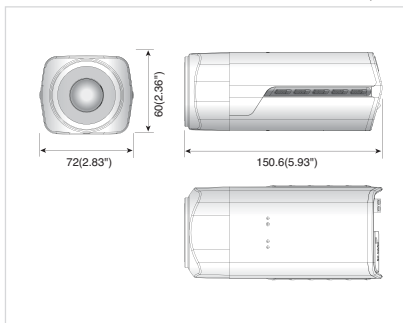

Dimensions

Unit : mm (inch)

Design and specifications are subject to change without notice.

■ DISTRIBUTED BY

www.asi.ind.in

M.E-1209