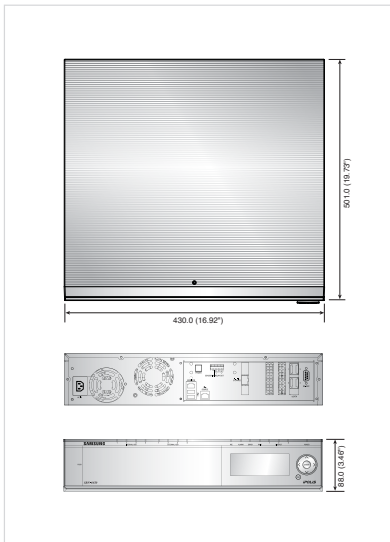

(*1) Up to 5Mbps for each camera

(*2) VAPIX MPEG4 Model, Some functions are limited

Dimensions

Unit : mm (inch)

The Eco mark represents Samsung Techwin's will to create environment-friendly products, and indicates that the product satisfies the EU RoHS Directive.

Design and specifications are subject to change without notice.

SAMSUNG TECHWIN CO., LTD.

SAMSUNG TECHWIN AMERICA INC.

SAMSUNG TECHWIN EUROPE LTD.

■ DISTRIBUTED BY

www.asi.ind.in