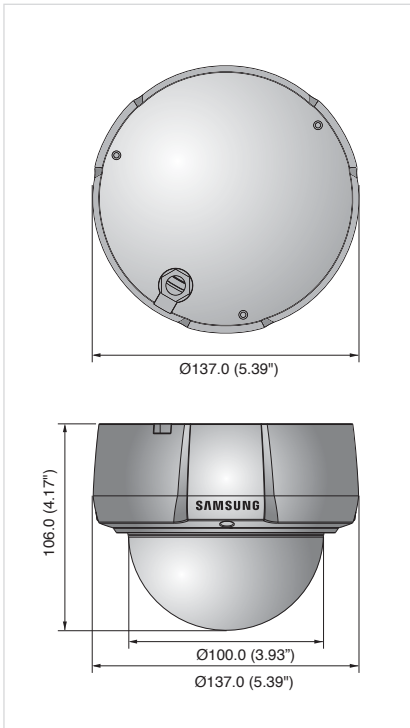

Dimensions

Unit : mm (inch)

The Eco mark represents Samsung Techwin's will to create environment-friendly products, and indicates that the product satisfies the EU RoHS Directive.

■ DISTRIBUTED BY

www.asi.ind.in