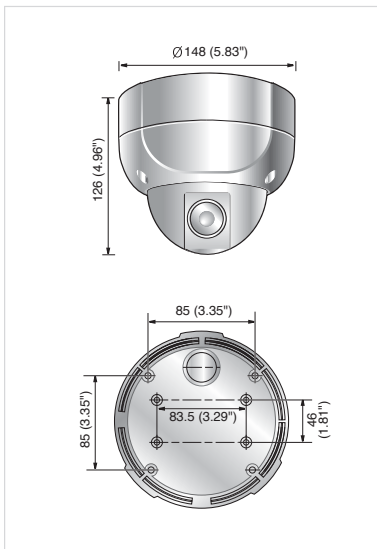

Dimensions

Unit : mm (inch)

The Eco mark represents Samsung Techwin's will to create environment-friendly products, and indicates that the product satisfies the EU RoHS Directive.