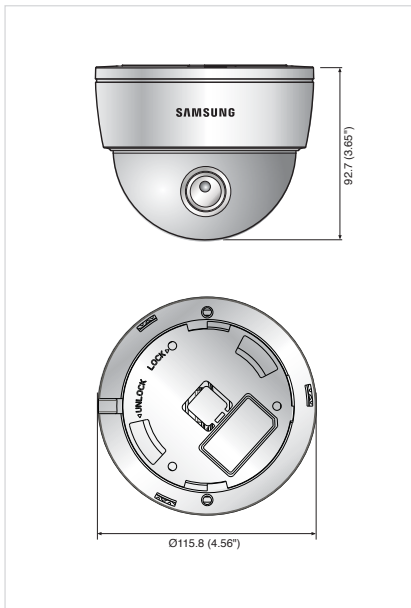

High Resolution WDR Varifocal Dome Camera

SCD-3081

Dimensions

Unit : mm (inch)

Specifications

| | SCD-3081N | SCD-3081P |
|----------------------------------|--|---|
| VIDEO | | |
| Imaging Device | 1/3" Super HAD CCD (Double scan) | |
| Total Pixels | 811(H) x 508(V) | 795(H) x 596(V) |
| Effective Pixels | 768(H) x 494(V) | 752(H) x 582(V) |
| Scanning System | 2 : 1 Interlace | |
| Synchronization | Internal / Line lock | |
| Frequency | H : 15.734KHz / V : 59.94Hz | H : 15.625KHz / V : 50Hz |
| Horizontal Resolution | Color : 650TV lines, B/W : 700TV lines | |
| Min. Illumination | Color : 0.1Lux@F1.2 (50IRE), 0.0002Lux (Sens-up, 512x) B/W : 0.01Lux@F1.2 (50IRE), 0.00002Lux (Sens-up, 512x) | |
| S / N Ratio | 52dB (AGC off, Weight on) | |
| Video Output | CVBS : 1.0 Vp-p / 75Ω composite | |
| LENS | | |
| Focal Length (Zoom Ratio) | 2.8 ~ 11mm (3.9x) | |
| Max. Aperture Ratio | 1 : 1.2(Wide) ~ 2.8(Tele) | |
| Angular Field of View | H : 94°(Wide) ~ 26°(Tele) / V : 67°(Wide) ~ 20°(Tele) | |
| Min. Object Distance | 0.2m (0.66ft) | |
| Lens Type | DC auto iris | |
| Mount Type | Board type | |
| PAN / TILT | | |
| Pan Range | 0° ~ 340° | |
| Tilt Range | 0° ~ 73° | |
| Rotate Range | 0° ~ 340° | |
| OPERATIONAL | | |
| On Screen Display | English, Japanese, Spanish, French, Portuguese, Taiwanese, Korean | English, French, German, Spanish, Italian, Chinese, Russian, Polish, Czech, Romanian, Serbian, Swedish, Danish, Turkish, Portuguese |
| Camera Title | Off / On (Displayed 15 characters) | |
| Day & Night | Auto (ICR) / External / Color / B/W | |
| Backlight Compensation | Off / User BLC / HLC / SSSDR / WDR | |
| Wide Dynamic Range | 128x (52DB) | 160x (52DB) |
| Contrast Enhancement | SSDR (Off / On) | |
| Digital Noise Reduction | SSNRIII (Off / On) | |
| Digital Image Stabilization | Off / On | |
| Motion Detection | Off / On (8 programmable zones) | |
| Privacy Masking | Off / On (12 programmable zones) | |
| Sens-up (Frame Integration) | 2x ~ 512x | |
| Gain Control | Off / Low / High | |
| White Balance | ATW / Outdoor / Indoor / Manual / AWC (1,700K° ~ 11,000K°) | |
| Electronic Shutter Speed | 1/60 ~ 1/120,000sec | 1/50 ~ 1/120,000sec |
| Digital Zoom | Off / On (1x ~ 16x) | |
| Flip | Vertical / Horizontal | |
| Profile | Basic / Day & Night / Backlight / ITS / Indoor / User | |
| VPS | Off / On | |
| Intelligent Video | Fixed / Moved / Area / Fence / Tracking / Detection / Counting | |
| PIP | Off / On | |
| Alarm | 1 Out | |
| Communication | Coaxial control | |
| Protocol | Coax : Pelco-C (Coaxitron) | |
| ENVIRONMENTAL | | |
| Operating Temperature / Humidity | -10°C ~ +50°C (+14°F ~ +122°F) / Less than 90% RH | |
| ELECTRICAL | | |
| Input Voltage | Dual (24V AC & 12V DC ±10%) | |
| Power Consumption | Max. 3.5W | |
| MECHANICAL | | |
| Color / Material | Ivory or Black / Plastic | |
| Dome Cover | Clear | |
| Dimensions (WxH) | Ø115.8 x 92.7mm (Ø4.56" x 3.65") | |
| Weight | 365g (0.8 lb) | |