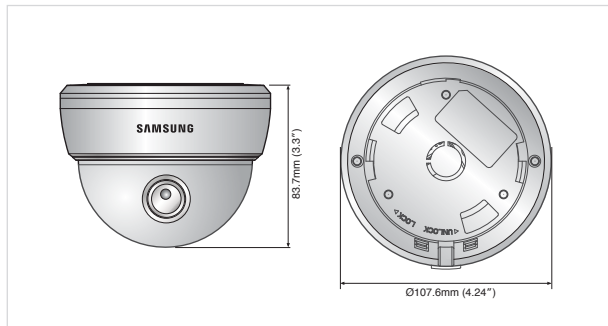

Dimensions

Unit : mm (inch)

Design and specifications are subject to change without notice.

The Eco mark represents Samsung Techwin's will to create environment-friendly products, and indicates that the product satisfies the EU RoHS Directive.

SAMSUNG TECHWIN CO., LTD.

701, Sampyeong-dong, Bundang-gu, Seongnam-si, Gyeonggi-do Korea 463-400
Tel : +82-70-7147-8741~8749, 8752~8760 Fax : +82-31-8018-3745
www.samsungsecurity.com www.samsungcctv.com

SAMSUNG TECHWIN AMERICA Inc.

SAMSUNG TECHWIN EUROPE LTD.

TIANJIN SAMSUNG TECHWIN OPTO-ELECTRONICS CO., LTD.

■ DISTRIBUTED BY

www.asi.ind.in