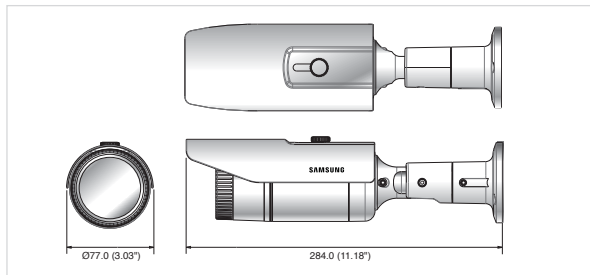

Dimensions

Unit : mm (inch)

Design and specifications are subject to change without notice.

The Eco mark represents Samsung Techwin's will to create environment-friendly products, and indicates that the product satisfies the EU RoHS Directive.

■ DISTRIBUTED BY

www.asi.ind.in