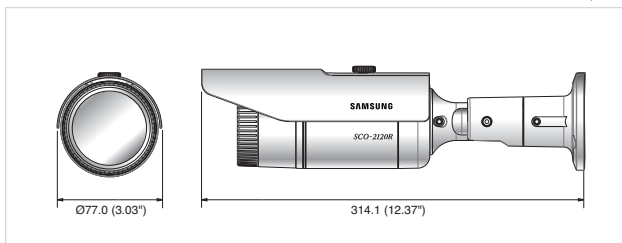

Dimensions

Unit : mm (inch)

Controller (Option)

SPC-6000

SPC-1010

Design and specifications are subject to change without notice.

The Eco mark represents Samsung Techwin's will to create environment-friendly products, and indicates that the product satisfies the EU RoHS Directive.

SAMSUNG TECHWIN CO., LTD.

701, Sampyeong-dong, Bundang-gu, Seongnam-si, Gyeonggi-do Korea 463-400
Tel : +82-70-7147-8741 ~ 8749, 8752-8760 Fax : +82-31-8018-3745
www.samsungsecurity.com www.samsungcctv.com

■ DISTRIBUTED BY

www.asi.ind.in