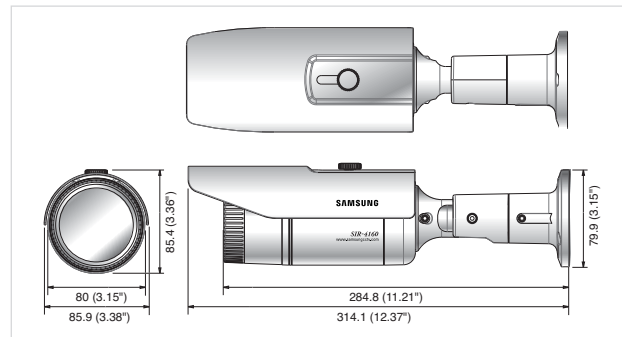

Dimensions

Unit : mm (inch)

The Eco mark represents Samsung Techwin's will to create environment-friendly products, and indicates that the product satisfies the EU RoHS Directive.

Design and specifications are subject to change without notice.

SAMSUNG TECHWIN CO., LTD.

701, Sampyeong-dong, Bundang-gu, Seongnam-si, Gyeonggi-do Korea 463-400
Tel : +82-70-7147-8741-8749, 8752-8760 Fax : +82-31-8018-3745
www.samsungsecurity.com www.samsungcctv.com

SAMSUNG TECHWIN AMERICA Inc.

SAMSUNG TECHWIN EUROPE LTD.

■ DISTRIBUTED BY

www.asi.ind.in