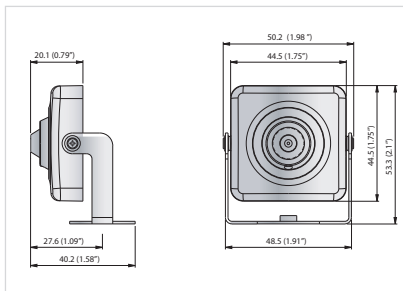

High Resolution ATM Camera

SCB-3021/3020/2020

Dimensions

Unit : mm (inch)

Specifications

| | SCB-3021N/3020N/2020N | SCB-3021P/3020P/2020P |
|----------------------------------|--|---|
| VIDEO | | |
| Imaging Device | 1/3" Super HAD CCD (Double scan) : SCB-3020, 1/3" Super HAD CCD : SCB-2020 | |
| Total Pixels | 811(H) x 508(V) | 795(H) x 596(V) |
| Effective Pixels | 768(H) x 494(V) | 752(H) x 582(V) |
| Scanning System | 2 : 1 Interlace | |
| Synchronization | Internal / Line lock (L-Pulse input) | |
| Frequency | H : 15.734KHz / V : 59.94Hz | H : 15.625KHz / V : 50Hz |
| Horizontal Resolution | Color : 600TV lines | |
| Min. Illumination | Color : 0.45Lux@F2.0 (50IRE, Sens-up 2x) : SCB-3021/3020 0.15Lux@F2.0 (50IRE, Sens-up 2x) : SCB-2020 | |
| S / N Ratio | 52dB (AGC off, Weight on) | |
| Video Output | CVBS : 1.0 Vp-p / 75Ω composite | |
| LENS | | |
| Focal Length (Zoom Ratio) | 4.3mm : SCB-3021, 3.7mm : SCB-3020/2020 | |
| Max. Aperture Ratio | F2.0 | |
| Angular Field of View | Horiz: 64.6° / Vert: 46.6° / Diag: 88.4° : SCB-3021 Horiz: 64.65° / Vert: 48.49° / Diag: 80.81° : SCB-3020/2020 | |
| Min. Object Distance | 0.4m (1.31ft) | |
| OPERATIONAL | | |
| On Screen Display | Multi-language support English, Japanese, Spanish, French, Portuguese, Taiwanese, Korean | Multi-language support English, French, German, Spanish, Italian, Chinese, Russian, Polish, Czech, Romanian, Serbian, Swedish, Danish, Turkish, Portuguese |
| Camera Title | Off / On (Displayed 54 characters) | |
| Day & Night | Day / Night / Auto | |
| Backlight Compensation | Off / On | |
| Wide Dynamic Range | 128x (52dB) : SCB-3021/3020 | 160x (52dB) : SCB-3021/3020 |
| Contrast Enhancement | Off / Low / Mid / High | |
| Digital Noise Reduction | Adaptive 3D+2D (Off / Low / Mid / High / User) | |
| Digital Image Stabilization | Off / On | |
| Motion Detection | Off / Tracking / Detection | |
| Privacy Masking | Off / On (12 programmable zones, polygonal type) | |
| Sens-up (Frame Integration) | 2x ~ 512x | |
| Gain Control | Off / On | |
| White Balance | ATW1 / ATW2 / AWC (Manual) / 3200K / 5600K | |
| Electronic Shutter Speed | 1/60 ~ 1/200,000sec | 1/50 ~ 1/200,000sec |
| Digital Zoom | Off / On (1x ~ 16x) | |
| Flip | Vertical / Horizontal | |
| Profile | Standard / ITS / Backlight / Day & Night / Gaming / Custom | |
| VPS | Off / On : SCB-3021/3020 | |
| Intelligent Video | Fixed / Moved, Fence (Line, Area) | |
| PIP | Off / On | |
| Alarm | 1 Output | |
| Communication | Coaxial control | |
| Protocol | Coax : CCVC | |
| ENVIRONMENTAL | | |
| Operating Temperature / Humidity | -10°C ~ +50°C (+14°F ~ +122°F) / Less than 90% RH | |
| ELECTRICAL | | |
| Input Voltage / Current | 12V DC ±10% | |
| Power Consumption | Max. 2.0W | |
| MECHANICAL | | |
| Color / Material | Black / Aluminum | |
| Dimensions (WxHxD) | 50.2 x 40.2 x 53.3mm (1.98" x 1.58" x 2.1") | |
| Weight | 105g (0.23 lb) | |