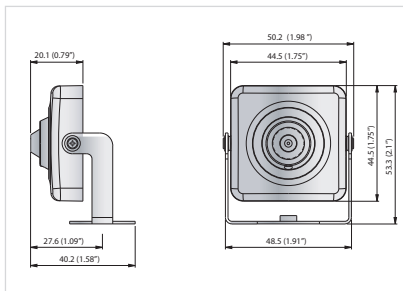

High Resolution ATM Camera

SCB-3021/3020/2020

Dimensions

Unit : mm (inch)

Specifications

	SCB-3021N/3020N/2020N	SCB-3021P/3020P/2020P
VIDEO		
Imaging Device	1/3" Super HAD CCD (Double scan) : SCB-3020, 1/3" Super HAD CCD : SCB-2020	
Total Pixels	811(H) x 508(V)	795(H) x 596(V)
Effective Pixels	768(H) x 494(V)	752(H) x 582(V)
Scanning System	2 : 1 Interlace	
Synchronization	Internal / Line lock (L-Pulse input)	
Frequency	H : 15.734KHz / V : 59.94Hz	H : 15.625KHz / V : 50Hz
Horizontal Resolution	Color : 600TV lines	
Min. Illumination	Color : 0.45Lux@F2.0 (50IRE, Sens-up 2x) : SCB-3021/3020 0.15Lux@F2.0 (50IRE, Sens-up 2x) : SCB-2020	
S / N Ratio	52dB (AGC off, Weight on)	
Video Output	CVBS : 1.0 Vp-p / 75Ω composite	
LENS		
Focal Length (Zoom Ratio)	4.3mm : SCB-3021, 3.7mm : SCB-3020/2020	
Max. Aperture Ratio	F2.0	
Angular Field of View	Horiz: 64.6° / Vert: 46.6° / Diag: 88.4° : SCB-3021 Horiz: 64.65° / Vert: 48.49° / Diag: 80.81° : SCB-3020/2020	
Min. Object Distance	0.4m (1.31ft)	
OPERATIONAL		
On Screen Display	Multi-language support English, Japanese, Spanish, French, Portuguese, Taiwanese, Korean	Multi-language support English, French, German, Spanish, Italian, Chinese, Russian, Polish, Czech, Romanian, Serbian, Swedish, Danish, Turkish, Portuguese
Camera Title	Off / On (Displayed 54 characters)	
Day & Night	Day / Night / Auto	
Backlight Compensation	Off / On	
Wide Dynamic Range	128x (52dB) : SCB-3021/3020	160x (52dB) : SCB-3021/3020
Contrast Enhancement	Off / Low / Mid / High	
Digital Noise Reduction	Adaptive 3D+2D (Off / Low / Mid / High / User)	
Digital Image Stabilization	Off / On	
Motion Detection	Off / Tracking / Detection	
Privacy Masking	Off / On (12 programmable zones, polygonal type)	
Sens-up (Frame Integration)	2x ~ 512x	
Gain Control	Off / On	
White Balance	ATW1 / ATW2 / AWC (Manual) / 3200K / 5600K	
Electronic Shutter Speed	1/60 ~ 1/200,000sec	1/50 ~ 1/200,000sec
Digital Zoom	Off / On (1x ~ 16x)	
Flip	Vertical / Horizontal	
Profile	Standard / ITS / Backlight / Day & Night / Gaming / Custom	
VPS	Off / On : SCB-3021/3020	
Intelligent Video	Fixed / Moved, Fence (Line, Area)	
PIP	Off / On	
Alarm	1 Output	
Communication	Coaxial control	
Protocol	Coax : CCVC	
ENVIRONMENTAL		
Operating Temperature / Humidity	-10°C ~ +50°C (+14°F ~ +122°F) / Less than 90% RH	
ELECTRICAL		
Input Voltage / Current	12V DC ±10%	
Power Consumption	Max. 2.0W	
MECHANICAL		
Color / Material	Black / Aluminum	
Dimensions (WxHxD)	50.2 x 40.2 x 53.3mm (1.98" x 1.58" x 2.1")	
Weight	105g (0.23 lb)	