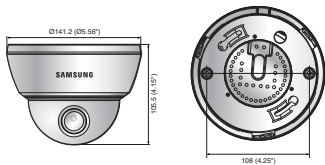

Dimensions

Unit : mm (inch)

SUD-3080