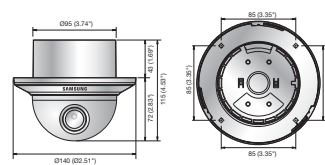

SUD-3080F

The Eco mark represents Samsung Technwin's will to create environment-friendly products, and indicates that the product satisfies the EU RoHS Directive.