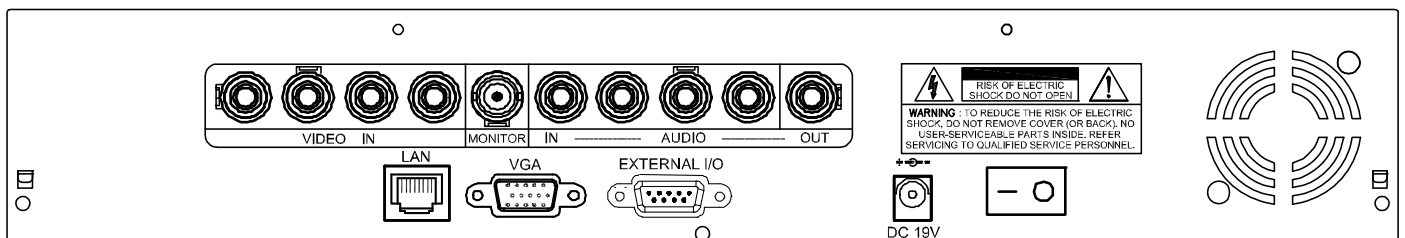

EagleEyes for Mobile Surveillance

Official Website : www.eagleeyesccctv.com
Video Demo : www.eagleeyesccctv.com/video
Technical Support : support@eagleeyesccctv.com

KPD675C

4CH FULL H.264 DVR

USB Mouse Control with GUI Display

FEATURES

➤ Mobile Surveillance with EagleEyes

- Compatible with many popular mobile platforms, such as iPhone, BlackBerry, Windows Mobile, Symbian & Android.

➤ Remote Surveillance with Browsers and CMS

- For web browsers, compatible with Internet Explorer, Mozilla Firefox, Google Chrome, Apple Safari & Opera.
- For CMS software, available with our self-developed and free software, "Video Viewer."
- Applicable also to Apple's media player, QuickTime.

➤ Full D1 Recording

Full D1 at real-time record on all channels.

➤ High Performance Design

- Definable "Resolution" / "Quality" / "IPS" by channels at your preferences to increase the recording efficiency, and avoid any important scenes to be missed.

➤ Video Output

- Supports video output for both composite & VGA simultaneously.
- Supports VGA resolution output up to 1600X1200.

➤ Intelligent Motion Trigger Recording

- Only the channel with an event will be recorded to effectively save a significant amount of hard disk space and have the maximized recording time.
- Supports pre-alarm recording.

➤ Remote Independent Operation

- Channel switching is independent from the local site, allowing users to have private image monitoring remotely.

➤ Backup Function

- Supports USB flash drive and network backup.

➤ Audio / Video Support

- 4 audio-in, 1 audio-out to record sounds.

REAR PANEL