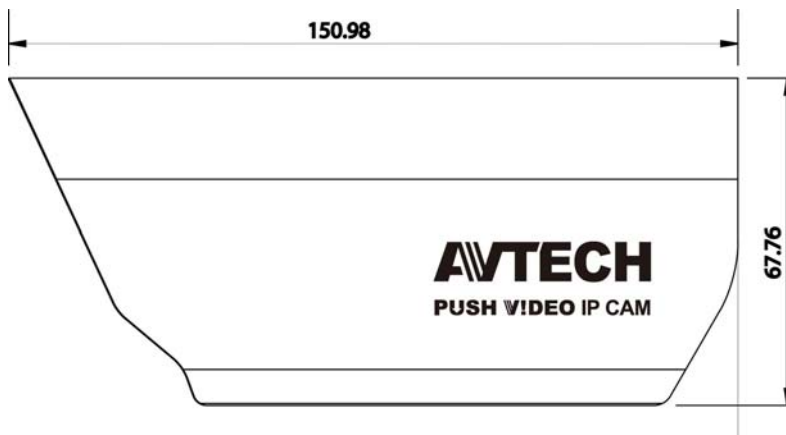

AVN807A MEGAPIXEL IR NETWORK CAMERA

FEATURES

- Easy network setup with your iPhone / iPad
- Megapixel High Resolution image sensor, allowing users to notice minor details more easily
- External alarm I/O device connection
- Memory storage built-in for video recording
- IR LED built-in for night surveillance with effective range up to 15 meters
- Remote Surveillance
 - Fully compatibility on iPhone & iPad, and Internet Explorer® on Windows® operating system

Dimensions (mm)

* Dimensional tolerance: (± 5 mm)

SPECIFICATIONS

■ Network	
Network Compression	H.264 / MPEG4 / MJPEG
Multiple Video Streaming (Encode Modes, IPS, Resolution)	3 (H.264, MJPEG, MPEG4)
LAN Port	YES
LAN Speed	10/100 Based-T Ethernet
Supported Protocols	DDNS, PPPoE, DHCP, NTP, SNTP, TCP/IP, ICMP, SMTP, FTP, HTTP, RTP, RTSP, UPnP
Frame Rate	NTSC:30, PAL:25
Number of Online Users	10
Security	Multiple user access levels with password
Remote Access	(1) Internet Explorer on Windows operating system (2) EagleEyes on iPhone, iPad & Android mobile devices
■ Camera	
Image Sensor	1/3" HR image sensor
Video Resolution	SXGA, SXVGA, 720P, VGA, QVGA
Min Illumination	0.1 Lux / F1.5, 0 Lux (IR LED ON)
S/N Ratio	More than 48dB (AGC off)
Lens	f3.8mm / F1.5
Viewing Angle	80.4°(Diagonal)
IR LED	35 Uints
IR Effective Range	Up to 15 meters
White Balance	ATW
AGC	Auto
IRIS Mode	AES
External Alarm I/O	YES
Memory storage	10MB (Built-in)
Power Source (±10%)	12V / 1A
Operating Temperature	-20°C ~40°C
■ Others	
Mobile Surveillance	iPhone / Android mobile device
Motion Detection	YES
Event Notification	FTP / Email / Push Video
RTC (real-time clock)	YES
Digital Pan / Tilt / Zoom	YES
Minimum Web Browsing Requirements	<ul style="list-style-type: none"> • Pentium 4 CPU 1.3 GHz or higher, or equivalent AMD • 256 MB RAM • AGP graphics card, Direct Draw, 32MB RAM • Windows 7, Vista & XP, DirectX 9.0 or later • Internet Explorer 7.x or later

* The specifications are subject to change without notice.

** Dimensional tolerance: (± 5mm)