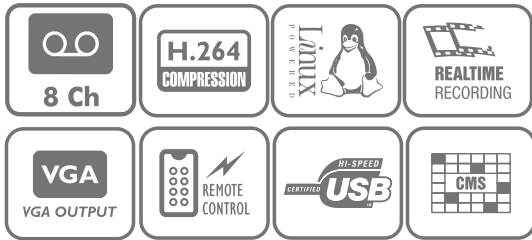

### Key Features

- H.264 standard compression format
- 8 Ch. CIF full real time
- All channel simultaneous realtime playback
- Support 1 SATA HDD, 2 USB2.0
- Easy Backup : U-disk/Hard disk/USB CD/DVD-RW/Download
- Support six operations at the same time, recording, playback, network transmission, backup, mobile monitoring, PTZ control etc.
- Mobile Monitoring : Support Window Mobile, Symbian, Android, iPhone, Blackberry etc.

Feature	Specification
Processor	High performance embedded microprocessor
Operating System	Embedded LINUX
System Resources	Pentaplex: Live recording, Playback, Backup, Remote access, Mobile monitoring
User Interface	GUI
Control Devices	Front panel, USB mouse, IR remote control, Keyboard, Network
Video Input	8 Ch, BNC,(1.0Vp-p,75Ω)
Video Output	1 BNC,(1.0Vp-p,75Ω),1VGA
Video Standard	NTSC 120F/S,PAL100F/S
Compression	H.264
Video Resolution	1024*768
Video Recording	CIF@1~25fps
Video Display Split	1/4
Audio Input	8×RCA
Audio Output	1 ×RCA
Hard Disk	1 SATA (Max. 2TB)
HDD Management	Hard Disk Hibernation Technology, HDD Faulty Alarm, File Restoration
Recording Mode	Manual, schedule(regular continuous), MD(Video detection: Motion detection, Video blank, video loss, Alarm) Stop
Recording Priority	Manual>Alarm>Motion Detection
Search Mode	Time/date, Alarm, Motion Detection
Playback	8 Ch.
Backup Mode	U-Disk/Hard disk/USB CD/DVD-RW/Download
Interface Ports	2 USB, 1 RJ45, 1 RS485
Protocols	TCP/IP,UDP,DHCP,DNS,IP filter, PPPOE, E-mail, Alarm server, UPNP, DDNS, DNS Binding
Remote Operations	Monitor, Playback, System setting, files download, Log information
Power Supply	12V/3A
Power Consumption	≤20W
Working Temp	-10°C~+55°C/10~90%RH/86~106KPa