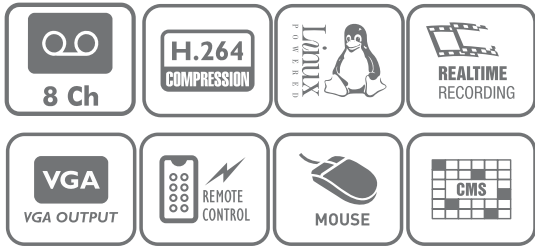

### Key Features

- H.264 standard compression format
- 8 Ch. CIF full real time
- All channel simultaneous realtime playback
- Support 1 SATA HDD, 2 USB2.0
- Easy Backup : U-disk/Hard disk/USB CD/DVD-RW/Download
- Support six operations at the same time, recording, playback, network transmission, backup, mobile monitoring, PTZ control etc.
- Mobile Monitoring : Support Window Mobile, Symbian, Android, iPhone, Blackberry etc.

Feature	Specification
Processor	High performance embedded microprocessor
Operating System	Embedded LINUX
System Resources	Pentaplex: Live recording, Playback, Backup, Remote access, Mobile monitoring
User Interface	GUI
Control Devices	Front panel, USB mouse, IR remote control, Keyboard, Network
Video Input	8 Ch, BNC,(1.0Vp-p,75Ω)
Video Output	1 BNC,(1.0Vp-p,75Ω),1VGA
Video Standard	NTSC 240F/S,PAL200F/S
Compression	H.264
Video Resolution	1024*768
Video Recording	CIF@1~25fps
Video Display Split	1/4/8/9
Audio Input	4×RCA
Audio Output	1 ×RCA
Hard Disk	1 SATA (Max. 2TB)
HDD Management	Hard Disk Hibernation Technology, HDD Faulty aAlarm, File Restoration
Recording Mode	Manual, schedule(regular continuous), MD(Video detection: Motion detection, Video blank, video loss, Alarm) Stop
Recording Priority	Manual>Alarm>Motion Detection
Search Mode	Time/date, Alarm, Motion Detection
Playback	8 Ch.
Backup Mode	U-Disk/Hard disk/USB CD/DVD-RW/Download
Interface Ports	2 USB, 1 RJ45, 1 RS485
Protocols	TCP/IP,UDP,DHCP,DNS,IP filter, PPPOE, E-mail, Alarm server, UPNP, DDNS, DNS Binding
Remote Operations	Monitor, Playback, System setting, files download, Log information
Power Supply	12V/3A
Power Consumption	≤20W
Working Temp	-10°C~+55°C/10~90%RH/86~106KPa
Dimensions	250*235*45mm
Weight	2.6kg (Without HDD)