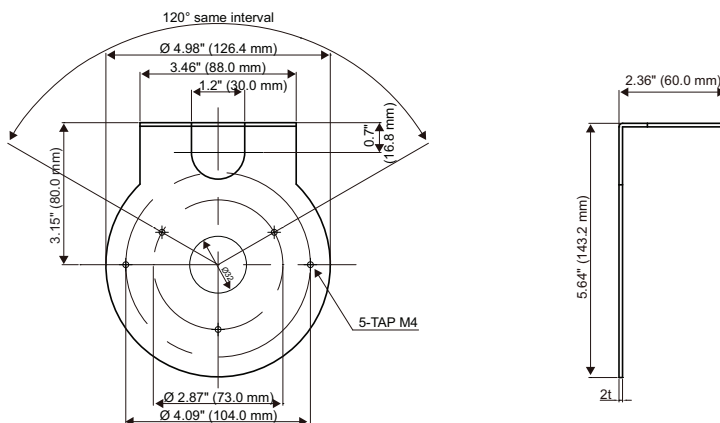

HD3, HD4, HDPR Housing Mounts

www.honeywellvideo.com

SPECIFICATIONS

HDPR-WK

HDPR-PK

HDPR-WK1

HDPR-WK2