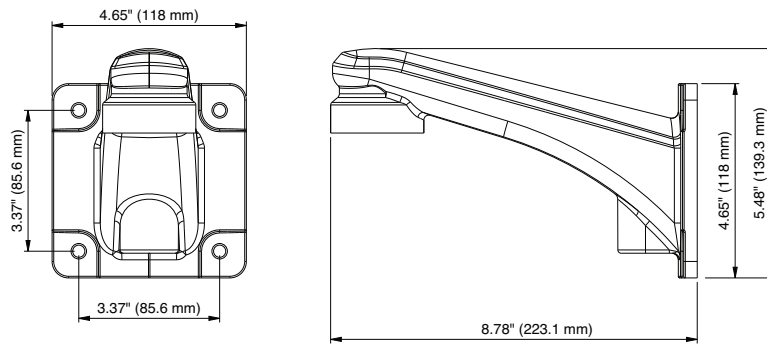

HD4CHIP-WK