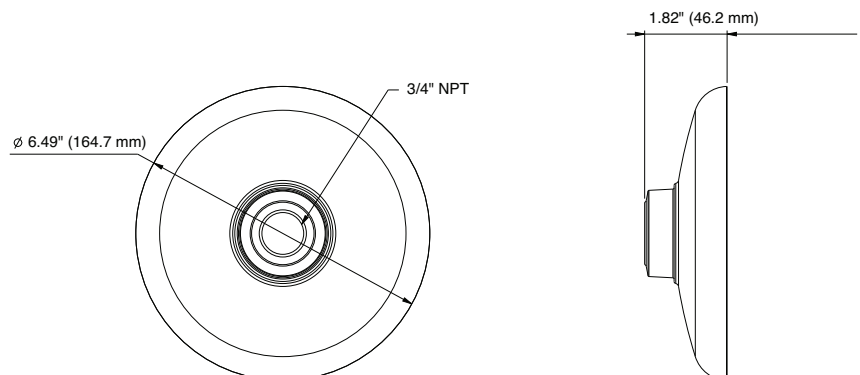

HD4CHIP-PK