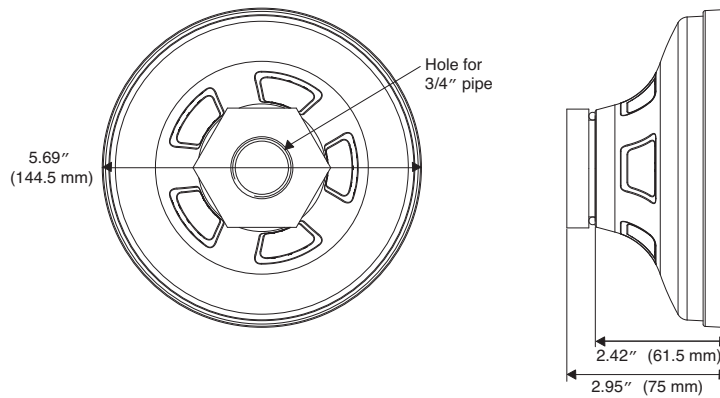

HD3, HD4, HDPR Housing Mounts

www.honeywellvideo.com

SPECIFICATIONS

HDPR-WK

HDPR-PK

HDPR-WK1

HDPR-WK2