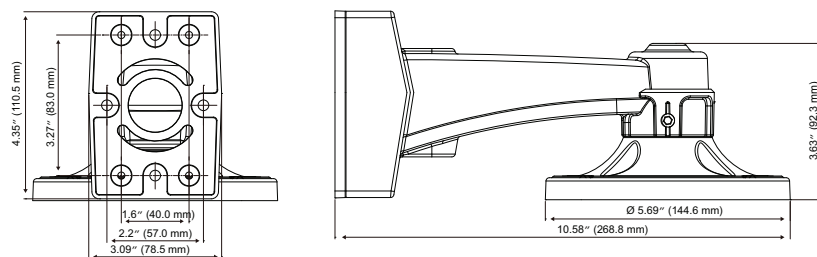

HD3, HD4, HDPR Housing Mounts

www.honeywellvideo.com

SPECIFICATIONS

HDPR-WK

HDPR-PK

HDPR-WK1

HDPR-WK2