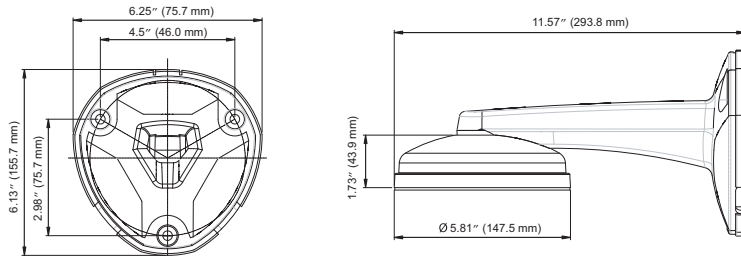

HD3, HD4, HDPR Housing Mounts

www.honeywellvideo.com

SPECIFICATIONS

HDPR-WK