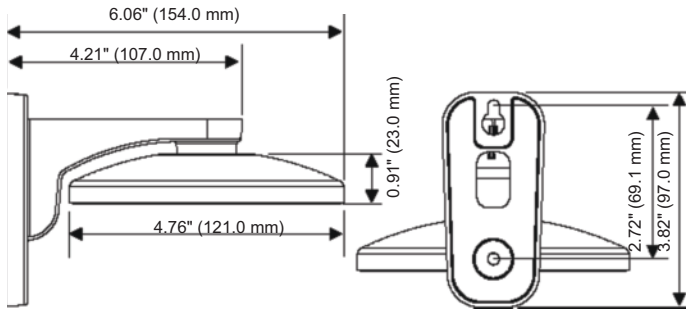

HD3, HD4, HDPR Housing Mounts

www.honeywellvideo.com

SPECIFICATIONS

HD3-MK1