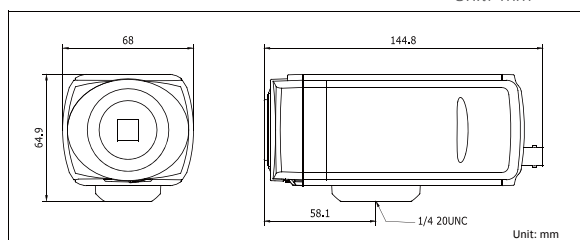

### Dimensions

Unit: mm

### Specifications

DS-2CD893PFWD-E(W) / DS-2CD893NFWD-E(W)	
<b>Camera</b>	
Image sensor	1/3" Sony vertical double density interline CCD
Signal system	PAL / NTSC
Min. illumination	Color: 0.1 lux@F1.2, AGC on B/W: 0.01 lux@F1.2, AGC on
Shutter time	1/25 (1/30)s ~ 1/100,000s
Lens mount	C/CS mount
Auto iris	DC drive
Day & night	IR cut filter with auto switch
Wide dynamic range	160x
<b>Compression standard</b>	
Video compression	H.264 / MPEG4 / MJPEG
Bit rate	32 Kbps ~ 8 Mbps
Audio compression	G.711
Dual stream	Yes
<b>Image</b>	
Max. image resolution	PAL: 704 × 576 NTSC: 704 × 480
Frame rate	50 HZ: 25 fps (704 × 576) 60 HZ: 30 fps (704 × 480)
Image settings	Saturation, brightness, contrast adjustable through client software or web browser
<b>Network</b>	
Network storage	NAS (iSCSI optional)
Alarm trigger	Motion detection, network disconnect, IP address conflict, storage exception
Protocols	TCP/IP, HTTP, DHCP, DNS, DDNS, RTP/RTSP, PPPoE, SMTP, NTP (SNMP, HTTPS, SIP, FTP, SRTP, 802.1x, IPv6 optional)
Security	Password protection, watermark
System compatibility	ONVIF, PSIA, CGI
<b>Interface</b>	
Audio input	1-ch microphone input, 3.5 mm mini-jack
Audio output	1-ch 3.5 mm audio interface (line level, 600 Ω)
Communication interface	1 RJ45 10M / 100M ethernet port and 1 RS-485 interface
Alarm input	1
Alarm output	1
Video output	1 Vp-p composite output (75 Ω / BNC)
Local storage	Built-in SD/SDHC slot, up to 32 GB
Reset button	Yes
<b>General</b>	
Operating conditions	-10°C ~ 60°C (14°F ~ 140°F) Humidity 90% or less (non-condensing)
Power supply	12 VDC ± 10%, PoE (802.3af)
Power consumption	5.5W max. (8.5W max. with IR cut filter on) -W: 7W max. (10W max. with IR cut filter on)
Dimensions	68 × 64.9 × 144.8 mm (2.67" × 2.56" × 5.70")
Weight	500g (1.10 lbs)