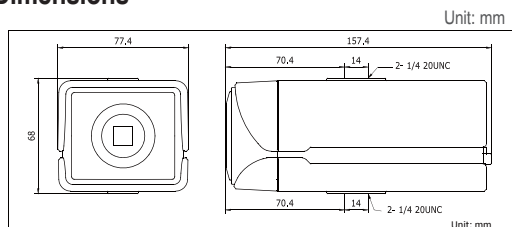

### Key features

- Up to 2 megapixel resolution
- Full HD 1080P real time video
- 2/3" progressive scan CCD
- True day / night
- Up to 32 GB SD/SDHC card local storage
- Support PTZ control

### Dimensions