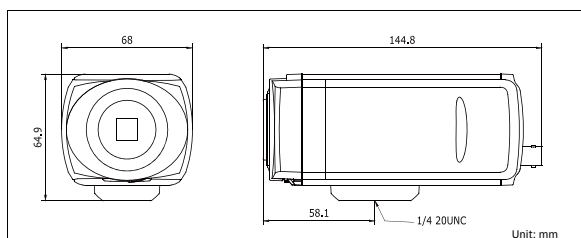

### Dimensions

### Specifications

DS-2CD853F-E(W)	
<b>Camera</b>	
Image sensor	1/3" progressive scan CMOS
Min. illumination	Color: 0.5 lux@F1.2, AGC on, 0.1 lux@F1.2, AGC on, sens-up × 5 B/W: 0.05 lux@F1.2, AGC on, 0.01 lux@F1.2, AGC on, sens-up × 5
Shutter time	1/25s - 1/100,000s
Lens mount	C/CS mount
Auto iris	DC drive
Day & night	IR cut filter with auto switch
<b>Compression standard</b>	
Video compression	H.264 / MPEG4 / MJPEG
Bit rate	32 Kbps ~ 16 Mbps
Audio compression	G.711
Dual stream	Yes
<b>Image</b>	
Max. image resolution	1600 x 1200
Frame rate	50 Hz: 12.5 fps (1600 × 1200) 12.5 fps (1600 × 912) 25 fps (1280 × 960) 25 fps (1280 × 720) 60 Hz: 15 fps (1600 × 1200) 15 fps (1600 × 912) 25 fps (1280 × 960) 30 fps (1280 × 720)
Image settings	Saturation, brightness, contrast adjustable through client software or web browser
<b>Network</b>	
Network storage	NAS (iSCSI optional)
Alarm trigger	Motion detection, network disconnect, IP address conflict, storage exception
Protocols	CP/IP, HTTP, DHCP, DNS, DDNS, RTP/RTSP, PPPoE, SMTP, NTP (SNMP, HTTPS, SIP, FTP, SRTP, 802.1x, IPv6 optional)
Security	Password protection, watermark
System compatibility	ONVIF, PSIA, CGI
<b>Interface</b>	
Audio input	1-ch microphone input, 3.5 mm mini-jack
Audio output	1-ch 3.5 mm audio interface (line level, 600 Ω)
Communication interface	1 RJ45 10M / 100M ethernet port and 1 RS-485 interface
Alarm input	1
Alarm output	1
Video output	1 Vp-p composite output (75 Ω / BNC)
Local storage	Built-in SD/SDHC slot, up to 32 GB
Reset sutton	Yes
<b>General</b>	
Operating conditions	-10°C ~ 60°C (14°F ~ 140°F) Humidity 90% or less (non-condensing)
Power supply	12 VDC ± 10%, PoE (802.3af)
Power consumption	4.5W max. (7.5W max. with IR cut filter on) -W: 6W max. (9W max. with IR cut filter on)
Dimensions	68 × 64.9 × 144.8 mm (2.68" × 2.56" × 5.70")
Weight	500g (1.10 lbs)
<b>Available models</b>	
DS-2CD853F-E, DS-2CD853F-EW	