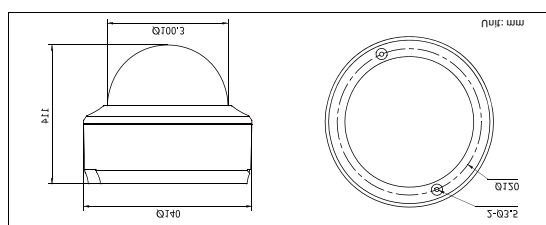

Dimensions

Accessories

Available models

DS-2CD783F-E, DS-2CD783F-EI