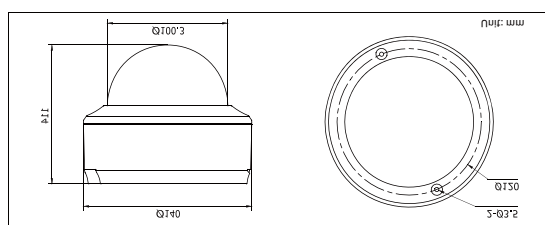

Dimensions

Accessories

Available models

DS-2CD763PF-E, DS-2CD763NF-E, DS-2CD763PF-EI, DS-2CD763NF-EI