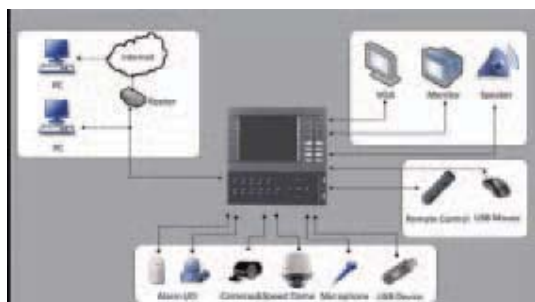

DS-8104/8108AHF(L)-ST ATM DVR

Key Features

- H.264 video compression
- 4CIF resolution real time recording
- Dual-stream
- 4 SATA interfaces
- HDD group management

Rear Panel of DS-8108AHF(L)-ST

- | | |
|----------------------------------|------------------------------------|
| 1. Video in | 7. eSATA interface |
| 2. Audio in | 8. RS-485 interface |
| 3. Video out, audio out, line in | 9. Alarm in, alarm out |
| 4. RS-232 interface | 10. 12 VDC power output for camera |
| 5. VGA | 11. Power switch |
| 6. LAN interface | 12. GND |