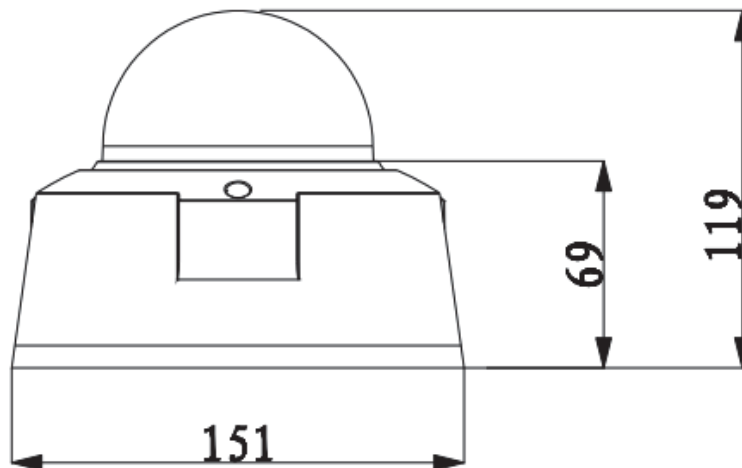

DH-IPC-HDB3200/3202

Ethernet	RJ-45 (10/100Base-T)
Protocol	IPv4/IPv6, HTTP, HTTPS, SSL, TCP/IP, UDP, UPnP, ICMP, IGMP, SNMP, RTSP, RTP, SMTP, NTP, DHCP, DNS, PPPOE, DDNS, FTP, IP Filter, QoS, Bonjour
ONVIF	ONVIF Ver. 2.0
Max. User Access	10 users
Smart Phone	iPhone, iPad, Android, Windows Phone
Auxiliary Interface	
Memory Slot	Micro SD, Max 32GB
Alarm	1/1 channel In/Out
General	
Power Supply	DC12V/AC24V, PoE(802.3af)
Power Consumption	<10W
Working Environment	-10°C~+60°C, 10%~90%
Protection Level	IK10 & IP66
Dimensions	Φ151mm×119mm
Weight	1.1kg

Dimensions (mm)

<http://www.asi.ind.in>

Dahua Technology Co., Ltd.

1187 BinAn Road, Binjiang District, Hangzhou, China

Tel: +86-571-87688883

Fax: +86-571-87688815

Email: overseas@dahuatech.com

www.dahuatech.com

*Design and specifications are subject to change without notice.

© 2012 Dahua Technology Co., Ltd.