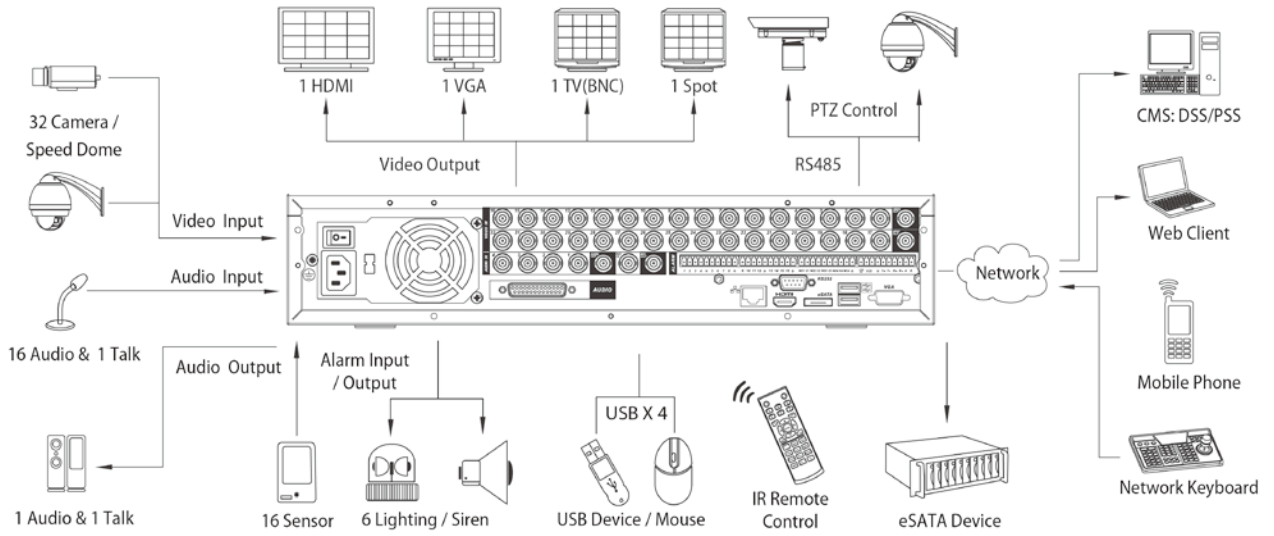

DH-DVR2404/3204HF-S

System Connection

<http://www.asi.ind.in>

Dahua Technology Co., Ltd.

1187 BinAn Road, Binjiang District, Hangzhou, China

Tel: +86-571-87688883

Fax: +86-571-87688815

Email: overseas@dahuatech.com

www.dahuatech.com

*Design and specifications are subject to change without notice.

© 2012 Dahua Technology Co., Ltd.