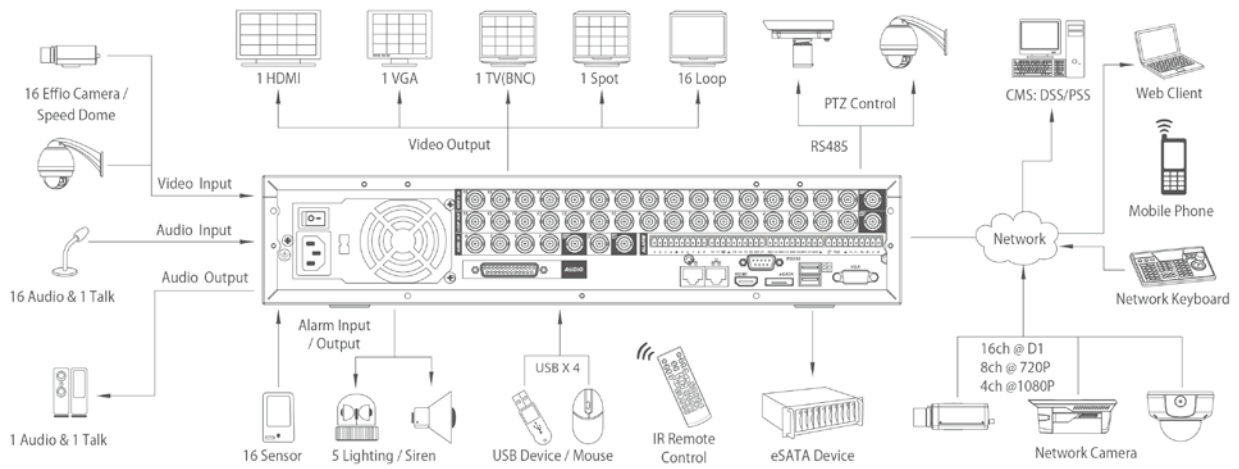

DH-DVR0404/0804/1604HF-U-E

System Connection

* Take DVR1604HF-U-E for the example

<http://www.asi.ind.in>

Dahua Technology Co., Ltd.

1187 BinAn Road, Binjiang District, Hangzhou, China

Tel: +86-571-87688883

Fax: +86-571-87688815

Email: overseas@dahuatech.com

www.dahuatech.com

*Design and specifications are subject to change without notice.

© 2011 Dahua Technology Co., Ltd.