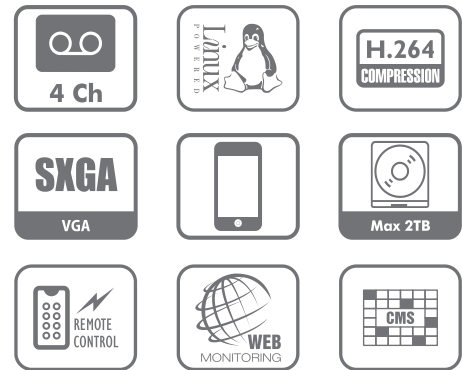

CP-UAR-0401H1-XU

4 Channel Entry-level Mini 1U Standalone DVR

Krypto Series

Main Features

- ⇒ 4 channel CIF entry level mini 1U standalone DVR
- ⇒ Up to 4 cameras with SXGA(1280×1024) display
- ⇒ H.264 dual-stream video compression
- ⇒ Live, recording, playback, backup & remote access
- ⇒ All channel simultaneous realtime playback
- ⇒ Smart video detection: MD, camera blank, video loss
- ⇒ Support 1 SATA HDD, 2 USB2.0
- ⇒ Easy backup: USB devices, network download

Feature	Specification
Processor	High performance embedded microprocessor
Operating System	Embedded LINUX
System Resources	Pentaplex function: live, recording, playback, backup & remote access
Control Devices	Front panel, USB mouse, IR remote control, Keyboard, Network
Video Input	4 channel, BNC(1.0Vp-p, 75Ω)
Video Output	1 VGA, 1 TV, BNC(1.0Vp-p, 75Ω)
Video Standard	NTSC(525Line, 60f/s), PAL(625Line, 50f/s)
Compression	H.264 / G.711
Video Resolution	1280×1024, 1280×720, 1024×768, 800×600
Video Recording	D1/4CIF@1~6/7fps(704×576/704×480) / CIF@1~25/30fps(352×288/352×240) / QCIF@1~25/30fps(176×144/176×120)
Video Display Split	1/4
Privacy Masking	4 self-defined four-sided zones for privacy masking for each camera
Audio Input	1 channel, RCA(200-2800mV, 30KΩ)
Bi-directional Talk Input	Same with audio input channel 1
Audio Output	1 channel, BNC(200-3000mV, 5KΩ)
Hard Disk	1 SATA port, Max 2TB HDD supported
HDD Management	Hard disk hibernation technology, HDD faulty alarm
Recording Mode	Manual, Schedule(Regular(Continuous), MD(Video detection: Motion detection, Camera blank, Video loss)), Stop
Recording Priority	Manual > MD > Regular