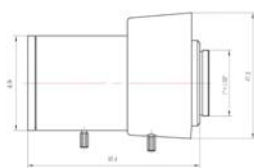

C/CS Mount Vari-Focal Lens

CP-AC358

CP-AC2812

CP-AC550

CP-MC358

Feature	CP-AC358	CP-AC2812	CP-AC550	CP-MC358
Focal length(mm)	3.5~8	2.8~12	5~50	3.5~8
Aperture(F)	1.4-C	1.4-C	1.4-C	1.4-C
Mount	CS	CS	CS	CS
Format cover(inch)	1/3	1/3	1/3	1/3
Horizontal Angle of View(°)	78.9~34.7	98.5~23.8	51.3~5.5	78.9~34.7
Min. object Dimension(mm)	0.3	0.3	0.3	0.3
Dimension(mm)	Φ32×43.5	Φ36×65.6	Φ37×66.8	Φ32×44
Iris	Auto	Auto	Auto(DC drive)	Manual
Zoom	Manual	Manual	Manual	Manual
Focus	Manual	Manual	Manual	Manual
Net Weight(g)	87g	126g	143g	67g