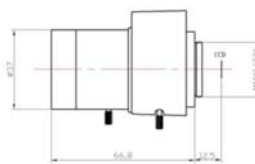

C/CS Mount Vari-Focal Lens

CP-AC358

CP-AC2812

CP-AC550

CP-MC358

Feature	CP-AC358	CP-AC2812	CP-AC550	CP-MC358
Focal length(mm)	3.5~8	2.8~12	5~50	3.5~8
Aperture(F)	1.4-C	1.4-C	1.4-C	1.4-C
Mount	CS	CS	CS	CS
Format cover(inch)	1/3	1/3	1/3	1/3
Horizontal Angle of View(°)	78.9~34.7	98.5~23.8	51.3~5.5	78.9~34.7
Min. object Dimension(mm)	0.3	0.3	0.3	0.3
Dimension(mm)	Φ32×43.5	Φ36×65.6	Φ37×66.8	Φ32×44
Iris	Auto	Auto	Auto(DC drive)	Manual
Zoom	Manual	Manual	Manual	Manual
Focus	Manual	Manual	Manual	Manual
Net Weight(g)	87g	126g	143g	67g