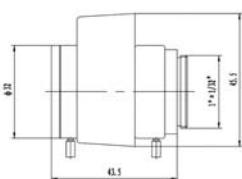

C/CS Mount Vari-Focal Lens

CP-AC358

CP-AC2812

CP-AC550

CP-MC358

Feature	CP-AC358	CP-AC2812	CP-AC550	CP-MC358
Focal length(mm)	3.5~8	2.8~12	5~50	3.5~8
Aperture(F)	1.4-C	1.4-C	1.4-C	1.4-C
Mount	CS	CS	CS	CS
Format cover(inch)	1/3	1/3	1/3	1/3
Horizontal Angle of View(°)	78.9~34.7	98.5~23.8	51.3~5.5	78.9~34.7
Min. object Dimension(mm)	0.3	0.3	0.3	0.3
Dimension(mm)	Φ32×43.5	Φ36×65.6	Φ37×66.8	Φ32×44
Iris	Auto	Auto	Auto(DC drive)	Manual
Zoom	Manual	Manual	Manual	Manual
Focus	Manual	Manual	Manual	Manual
Net Weight(g)	87g	126g	143g	67g