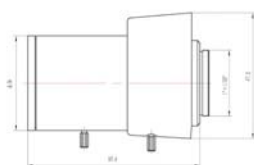

C/CS Mount Vari-Focal Lens

CP-AC358

CP-AC2812

CP-AC550

CP-MC358

Feature	CP-AC358	CP-AC2812	CP-AC550	CP-MC358
Focal length(mm)	3.5~8	2.8~12	5~50	3.5~8
Aperture(F)	1.4-C	1.4-C	1.4-C	1.4-C
Mount	CS	CS	CS	CS
Format cover(inch)	1/3	1/3	1/3	1/3
Horizontal Angle of View(°)	78.9~34.7	98.5~23.8	51.3~5.5	78.9~34.7
Min. object Dimension(mm)	0.3	0.3	0.3	0.3
Dimension(mm)	Φ32×43.5	Φ36×65.6	Φ37×66.8	Φ32×44
Iris	Auto	Auto	Auto(DC drive)	Manual
Zoom	Manual	Manual	Manual	Manual
Focus	Manual	Manual	Manual	Manual
Net Weight(g)	87g	126g	143g	67g