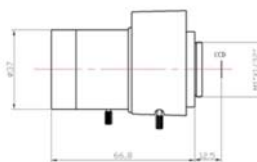

C/CS Mount Vari-Focal Lens

CP-AC358

CP-AC2812

CP-AC550

CP-MC358

Feature	CP-AC358	CP-AC2812	CP-AC550	CP-MC358
Focal length(mm)	3.5~8	2.8~12	5~50	3.5~8
Aperture(F)	1.4-C	1.4-C	1.4-C	1.4-C
Mount	CS	CS	CS	CS
Format cover(inch)	1/3	1/3	1/3	1/3
Horizontal Angle of View(°)	78.9~34.7	98.5~23.8	51.3~5.5	78.9~34.7
Min. object Dimension(mm)	0.3	0.3	0.3	0.3
Dimension(mm)	Φ32×43.5	Φ36×65.6	Φ37×66.8	Φ32×44
Iris	Auto	Auto	Auto(DC drive)	Manual
Zoom	Manual	Manual	Manual	Manual
Focus	Manual	Manual	Manual	Manual
Net Weight(g)	87g	126g	143g	67g