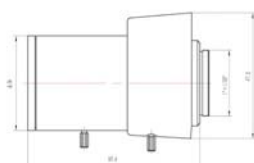

C/CS Mount Vari-Focal Lens

CP-AC358

CP-AC2812

CP-AC550

CP-MC358

Feature	CP-AC358	CP-AC2812	CP-AC550	CP-MC358
Focal length(mm)	3.5~8	2.8~12	5~50	3.5~8
Aperture(F)	1.4-C	1.4-C	1.4-C	1.4-C
Mount	CS	CS	CS	CS
Format cover(inch)	1/3	1/3	1/3	1/3
Horizontal Angle of View(°)	78.9~34.7	98.5~23.8	51.3~5.5	78.9~34.7
Min. object Dimension(mm)	0.3	0.3	0.3	0.3
Dimension(mm)	Φ32×43.5	Φ36×65.6	Φ37×66.8	Φ32×44
Iris	Auto	Auto	Auto(DC drive)	Manual
Zoom	Manual	Manual	Manual	Manual
Focus	Manual	Manual	Manual	Manual
Net Weight(g)	87g	126g	143g	67g