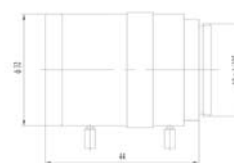

C/CS Mount Vari-Focal Lens

CP-AC358

CP-AC2812

CP-AC550

CP-MC358

Feature	CP-AC358	CP-AC2812	CP-AC550	CP-MC358
Focal length(mm)	3.5~8	2.8~12	5~50	3.5~8
Aperture(F)	1.4-C	1.4-C	1.4-C	1.4-C
Mount	CS	CS	CS	CS
Format cover(inch)	1/3	1/3	1/3	1/3
Horizontal Angle of View(°)	78.9~34.7	98.5~23.8	51.3~5.5	78.9~34.7
Min. object Dimension(mm)	0.3	0.3	0.3	0.3
Dimension(mm)	Φ32×43.5	Φ36×65.6	Φ37×66.8	Φ32×44
Iris	Auto	Auto	Auto(DC drive)	Manual
Zoom	Manual	Manual	Manual	Manual
Focus	Manual	Manual	Manual	Manual
Net Weight(g)	87g	126g	143g	67g