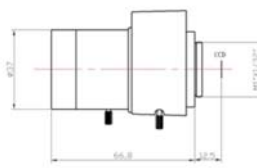

C/CS Mount Vari-Focal Lens

CP-AC358

CP-AC2812

CP-AC550

CP-MC358

Feature	CP-AC358	CP-AC2812	CP-AC550	CP-MC358
Focal length(mm)	3.5~8	2.8~12	5~50	3.5~8
Aperture(F)	1.4-C	1.4-C	1.4-C	1.4-C
Mount	CS	CS	CS	CS
Format cover(inch)	1/3	1/3	1/3	1/3
Horizontal Angle of View(°)	78.9~34.7	98.5~23.8	51.3~5.5	78.9~34.7
Min. object Dimension(mm)	0.3	0.3	0.3	0.3
Dimension(mm)	Φ32×43.5	Φ36×65.6	Φ37×66.8	Φ32×44
Iris	Auto	Auto	Auto(DC drive)	Manual
Zoom	Manual	Manual	Manual	Manual
Focus	Manual	Manual	Manual	Manual
Net Weight(g)	87g	126g	143g	67g