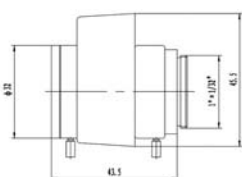

C/CS Mount Vari-Focal Lens

CP-AC358

CP-AC2812

CP-AC550

CP-MC358

Feature	CP-AC358	CP-AC2812	CP-AC550	CP-MC358
Focal length(mm)	3.5~8	2.8~12	5~50	3.5~8
Aperture(F)	1.4-C	1.4-C	1.4-C	1.4-C
Mount	CS	CS	CS	CS
Format cover(inch)	1/3	1/3	1/3	1/3
Horizontal Angle of View(°)	78.9~34.7	98.5~23.8	51.3~5.5	78.9~34.7
Min. object Dimension(mm)	0.3	0.3	0.3	0.3
Dimension(mm)	Φ32×43.5	Φ36×65.6	Φ37×66.8	Φ32×44
Iris	Auto	Auto	Auto(DC drive)	Manual
Zoom	Manual	Manual	Manual	Manual
Focus	Manual	Manual	Manual	Manual
Net Weight(g)	87g	126g	143g	67g