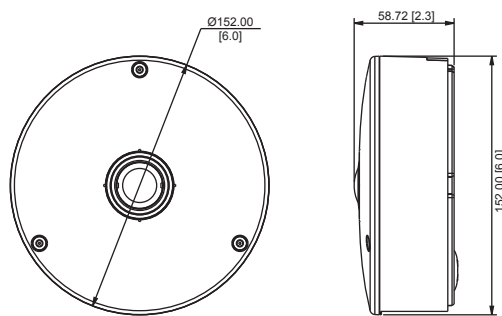

# KCM-7911

4M Outdoor Hemispheric with D/N,  
Advanced WDR, Fisheye lens

- 1/2.5" Progressive Scan CMOS
- Day and night function with mechanical IR cut filter
- Minimum illumination 0.06 lux at F2.8
- 180°/360° panorama and ePTZ view
- Built-in f1.05 mm / F2.8 Megapixel Fisheye lens
- 6 fps at 2032 x 1920 resolution
- Selectable H.264, MPEG-4 SP, MJPEG compressions with dual streaming
- Up to 6 cropped regions as independent channels
- Two-way audio
- Video motion detection
- Digital input and digital output
- Advanced WDR
- 2D+3D Digital Noise Reduction
- MircoSDHC card slot for local storage
- Powered by PoE Class 3 / DC 12V
- Weatherproof IP66 rated casing

## PHOTO INDICATION

## DIMENSION DIAGRAM

Unit: mm [inch]

**• Interface**

Digital Input	2, terminal block
Digital Output	2, terminal block
Local Storage	MicroSDHC memory card slot (card not included)

**• General**

Power Source / Consumption	PoE Class 3 (IEEE 802.3af) / 9.6W DC 12V / 7.68W (adapter not included)
Weight	800 g (1.76 lb)
Dimensions (Ø x H)	152mm x 58.72mm (6" x 2.3")
Mount Type	Surface, Pendant, Wall, Corner, Pole, Ceiling
Operating Temperature	-30 °C - 50°C (-22°F - 122°F)
Operating Humidity	10% ~ 85% RH
Approvals	CE, FCC, IP66