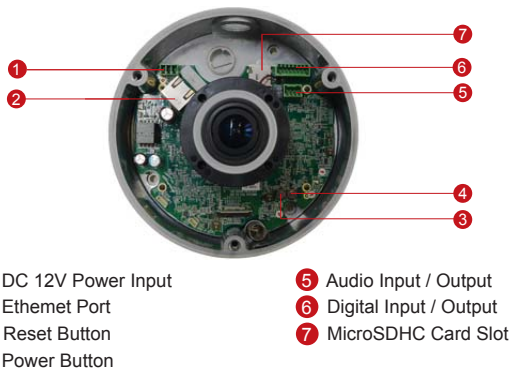

# KCM-7911

4M Outdoor Hemispheric with D/N,  
Advanced WDR, Fisheye lens

- 1/2.5" Progressive Scan CMOS
- Day and night function with mechanical IR cut filter
- Minimum illumination 0.06 lux at F2.8
- 180°/360° panorama and ePTZ view
- Built-in f1.05 mm / F2.8 Megapixel Fisheye lens
- 6 fps at 2032 x 1920 resolution
- Selectable H.264, MPEG-4 SP, MJPEG compressions with dual streaming
- Up to 6 cropped regions as independent channels
- Two-way audio
- Video motion detection
- Digital input and digital output
- Advanced WDR
- 2D+3D Digital Noise Reduction
- MircoSDHC card slot for local storage
- Powered by PoE Class 3 / DC 12V
- Weatherproof IP66 rated casing

## PHOTO INDICATION

**• Interface**

Digital Input	2, terminal block
Digital Output	2, terminal block
Local Storage	MicroSDHC memory card slot (card not included)

**• General**

Power Source / Consumption	PoE Class 3 (IEEE 802.3af) / 9.6W DC 12V / 7.68W (adapter not included)
Weight	800 g (1.76 lb)
Dimensions (Ø x H)	152mm x 58.72mm (6" x 2.3")
Mount Type	Surface, Pendant, Wall, Corner, Pole, Ceiling
Operating Temperature	-30 °C - 50°C (-22°F - 122°F)
Operating Humidity	10% ~ 85% RH
Approvals	CE, FCC, IP66