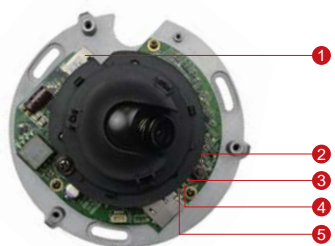

E92

3MP Indoor Mini Dome with Basic WDR, Fixed lens

- Progressive Scan CMOS
- Minimum illumination 0.1 lux at F2.0
- Built-in f2.93 mm / F2.0 Megapixel fixed lens
- 15 fps at 2048 x 1536 resolution
- Selectable H.264 HP, MJPEG compressions with dual streaming
- Video motion detection
- Basic WDR
- Powered by PoE Class 1

PHOTO INDICATION

- | | |
|---------------------|-----------------------|
| 1 RJ-45 Connector | 4 Power LED |
| 2 Reset Button | 5 Ethernet Active LED |
| 3 Ethernet Link LED | |

DIMENSION DIAGRAM

Unit: mm [inch]

ACCESSORY OPTIONS

Dome Cover		
PDCX-1106		2-inch, smoke, non-vandal proof

PRODUCT SPECIFICATION

E92

• Device

Device Type	Fixed Indoor Dome Camera
Image Sensor	Progressive Scan CMOS
Day / Night	No
Minimum Illumination	Color: 0.1 lux at F2.0 (30 IRE, 2400°K)
Mechanical IR Cut Filter	No
IR Sensitivity Range	No
IR LED	No
Electronic Shutter	1/5 ~ 1/2,000 sec (manual mode); 1/5 ~ 1/10,000 sec (auto mode)

• Lens

Focal Length / Aperture	Fixed focal, f2.93 mm / F2.0
Iris	Fixed iris
Focus	Fixed focus
Lens Mount	Board Mount
Horizontal Viewing Angle	87.6°
Viewing Angle Adjustment	Pan: ±90°; Tilt: 0°- 90°

• Video