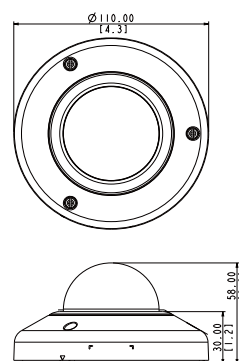

E92

3MP Indoor Mini Dome with Basic WDR, Fixed lens

- Progressive Scan CMOS
- Minimum illumination 0.1 lux at F2.0
- Built-in f2.93 mm / F2.0 Megapixel fixed lens
- 15 fps at 2048 x 1536 resolution
- Selectable H.264 HP, MJPEG compressions with dual streaming
- Video motion detection
- Basic WDR
- Powered by PoE Class 1

PHOTO INDICATION

- | | |
|---------------------|-----------------------|
| 1 RJ-45 Connector | 4 Power LED |
| 2 Reset Button | 5 Ethernet Active LED |
| 3 Ethernet Link LED | |

DIMENSION DIAGRAM

Unit: mm [inch]

• Lens

Focal Length / Aperture	Fixed focal, f2.93 mm / F2.0
Iris	Fixed iris
Focus	Fixed focus
Lens Mount	Board Mount
Horizontal Viewing Angle	87.6°
Viewing Angle Adjustment	Pan: ±90°; Tilt: 0°- 90°

• Video

• Interface

Local Storage	MicroSDHC memory card slot (card not included)
---------------	--

• General

Power Source / Consumption	PoE Class 1 (IEEE802.3af) / 2.91W
Weight	202 g (0.445 lb)
Dimensions (Ø x H)	110 mm x 58 mm (4.3" x 2.3")
Mount Type	Surface
Operating Temperature	-10°C ~ 40°C (14°F ~ 104°F)
Operating Humidity	10% ~ 85% RH
Approvals	CE (EN 55022 Class B, EN 55024), FCC (Part15 Subpart B Class B)