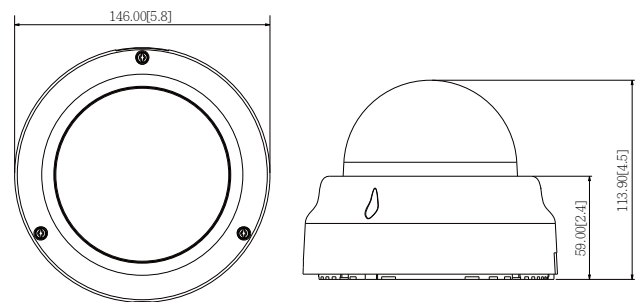

PHOTO INDICATION

- 1 Reset Button
- 2 MicroSDHC Card Slot
- 3 Ethernet Port

DIMENSION DIAGRAM

Unit: mm [inch]

ACCESSORY OPTIONS

Dome Cover

PDCX-1101 4-inch, smoke, vandal proof

Popular Mounting Solutions

• Interface

Local Storage	MicroSDHC memory card slot (card not included)
---------------	--

• General

Power Source / Consumption	PoE Class 2 (IEEE802.3af) / 5.37 W (IR on)
Weight	503 g (1.11 lb)
Dimensions (Ø x H)	146 mm x 113.9 mm (5.8" x 4.5")
Mount Type	Surface, Pendant, Wall, Corner, Pole, Flush, Gang Box
Operating Temperature	-10°C ~ 50°C (14°F ~ 122°F)
Operating Humidity	10% ~ 85% RH
Approvals	CE (EN 55022 Class B, EN 55024), FCC (Part15 Subpart B Class B)