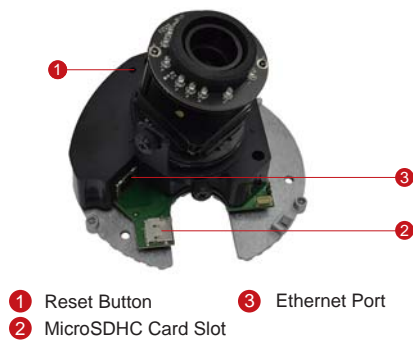

E63

5MP Indoor Dome with D/N, IR, Basic WDR, Vari-focal lens

- Progressive Scan CMOS
- Day and night function with mechanical IR cut filter
- Minimum illumination 0 lux with IR LED on
- Built-in f2.8~12mm / F1.4 Megapixel vari-focal lens
- 15 fps at 2592 x 1944 resolution
- Selectable H.264 HP, MJPEG compressions with dual streaming
- Video Motion Detection
- Basic WDR
- Powered by PoE Class 2

PHOTO INDICATION

- 1 Reset Button
- 2 MicroSDHC Card Slot
- 3 Ethernet Port

DIMENSION DIAGRAM

Unit: mm [inch]

ACCESSORY OPTIONS

Dome Cover

PDCX-1101 4-inch, smoke, vandal proof

Popular Mounting Solutions

E63

• Device

Device Type	Indoor Dome Camera
Image Sensor	Progressive Scan CMOS
Day / Night	Yes
Minimum Illumination	Color: 0.1 lux at F1.4 (30 IRE, 2400°K); B/W: 0 lux (IR LED on)
Color to B/W switch	ISP based switch, configurable
Mechanical IR Cut Filter	Yes
IR Sensitivity Range	700~1100nm
IR LED	IR LED x 15 (850nm)
IR Working Distance	15 m (0 lux, 30 IRE, Max exposure gain)
Electronic Shutter	1/5 ~ 1/2,000 sec (manual mode); 1/5 ~ 1/10,000 sec (auto mode)

• Lens

Focal Length / Aperture	Vari-focal, f2.8 - 12 mm / F1.4
Iris	Fixed iris
Focus	Manual focus
Mount Type	Board Mount
Horizontal Viewing Angle	66.6° - 28.9°
Viewing Angle Adjustment	Pan: 0° - 360°; Tilt: 25° - 155°; Rotate: 0° - 360°