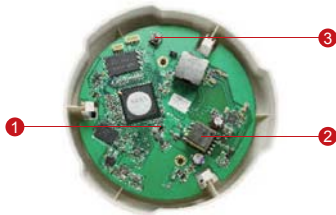

E53

3MP Indoor Dome with D/N, IR, Basic WDR, Fixed lens

- Progressive Scan CMOS
- Minimum illumination 0 lux with IR LED on
- Built-in f3.6mm / F1.8 Megapixel fixed lens
- 15 fps at 2048x1536 resolution
- Selectable H.264 HP, MJPEG compressions with dual streaming
- Powered by PoE Class 2
- Video motion detection
- Basic WDR

PHOTO INDICATION

- 1 Power LED
- 2 Ethernet Port
- 3 Reset Button

DIMENSION DIAGRAM

Unit: mm [inch]

ACCESSORY OPTIONS

Dome Cover		
PDCX-0105		3-inch, smoke, non-vandal proof

Popular Mounting Solutions		
Surface	Accessories not required	
Wall	PMAX-0308	
Pendant	PMAX-0101 + PMAX-0103	
Corner	PMAX-0101 + PMAX-0303 + PMAX-0402	
Pole	PMAX-0101 + PMAX-0303 + PMAX-0502	
Flush	PMAX-1006	

* For more mounting solutions, please refer to Mounting Accessory section of Buyer's Guide or Project Planner on www.acti.com

PRODUCT SPECIFICATION

E53

• Device

Device Type	Fixed Indoor Dome Camera
Image Sensor	Progressive Scan CMOS
Day / Night	Yes
Minimum Illumination	Color: 0.1 lux at F1.8 (30 IRE, 2400°K); B/W: 0 lux (IR LED on)
Color to B/W switch	ISP based switch, configurable
Mechanical IR Cut Filter	Yes
IR Sensitivity Range	700~1100nm
IR LED	IR LED x 10 (850nm)
IR Working Distance	15 m (0 lux, 30 IRE, Max exposure gain)
Electronic Shutter	1/5 ~ 1/2,000 sec (manual mode); 1/5 ~ 1/10,000 sec (auto mode)

• General

Power Source / Consumption	PoE Class 2 (IEEE802.3af) / 6.02 W (IR on)
Weight	292 g (0.64 lb)
Dimensions (Ø x H)	128 mm x 99 mm (5.04" x 3.90")
Mount Type	Surface, Pendant, Wall, Corner, Pole, Flush
Operating Temperature	-10 °C ~ 50 °C (14 °F ~ 122 °F)
Operating Humidity	10% ~ 85% RH
Approvals	CE (EN 55022 Class B, EN 55024), FCC (Part15 Subpart B Class B)