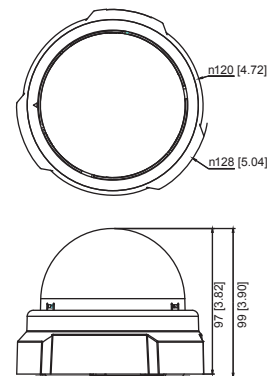

E53

3MP Indoor Dome with D/N, IR, Basic WDR, Fixed lens

- Progressive Scan CMOS
- Minimum illumination 0 lux with IR LED on
- Built-in f3.6mm / F1.8 Megapixel fixed lens
- 15 fps at 2048x1536 resolution
- Selectable H.264 HP, MJPEG compressions with dual streaming
- Powered by PoE Class 2
- Video motion detection
- Basic WDR

PHOTO INDICATION

- 1 Power LED
- 2 Ethernet Port
- 3 Reset Button

DIMENSION DIAGRAM

Unit: mm [inch]

ACCESSORY OPTIONS

Dome Cover		
PDCX-0105		3-inch, smoke, non-vandal proof

Popular Mounting Solutions		
Surface	Accessories not required	
Wall	PMAX-0308	
Pendant	PMAX-0101 + PMAX-0103	
Corner	PMAX-0101 + PMAX-0303 + PMAX-0402	
Pole	PMAX-0101 + PMAX-0303 + PMAX-0502	
Flush	PMAX-1006	

• Lens

Focal Length / Aperture	Fixed focal, f3.6 mm / F1.8
Iris	Fixed iris
Focus	Fixed focus
Lens Mount	Board Mount
Horizontal Viewing Angle	72°
Viewing Angle Adjustment	Pan: 0° - 330°; Tilt: 20° - 90°

• General

Power Source / Consumption	PoE Class 2 (IEEE802.3af) / 6.02 W (IR on)
Weight	292 g (0.64 lb)
Dimensions (Ø x H)	128 mm x 99 mm (5.04" x 3.90")
Mount Type	Surface, Pendant, Wall, Corner, Pole, Flush
Operating Temperature	-10 °C ~ 50 °C (14 °F ~ 122 °F)
Operating Humidity	10% ~ 85% RH
Approvals	CE (EN 55022 Class B, EN 55024), FCC (Part15 Subpart B Class B)