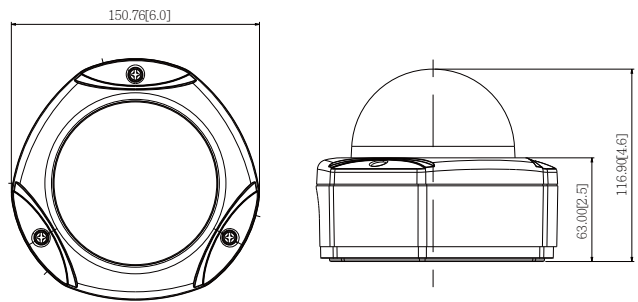

PHOTO INDICATION

- 1 Reset Button
- 2 MicroSDHC Card Slot
- 3 Ethernet Port

DIMENSION DIAGRAM

Unit: mm [inch]

ACCESSORY OPTIONS

Dome Cover

PDCX-1101 4-inch, smoke, vandal proof

Popular Mounting Solutions

• Interface

Local Storage	MicroSDHC memory card slot (card not included)
---------------	--

• General

Power Source / Consumption	PoE Class 2 (IEEE802.3af) / 4.54 W (IR on)
Weight	975 g (2.15 lb)
Dimensions (Ø x H)	150.76 mm x 116.9 mm (6" x 4.6")
Environmental Casing	Weatherproof (IP66 rated); Transparent vandal proof dome cover (IK10 rated)
Mount Type	Surface, Pendant, Wall, Corner, Pole, Flush
Operating Temperature	-20°C ~ 50°C (-4°F ~ 122°F)
Operating Humidity	10% ~ 85% RH
Approvals	CE (EN 55022 Class B, EN 55024), FCC (Part15 Subpart B Class B), IK10, IP66