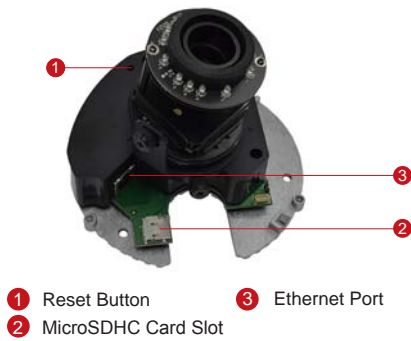

## 1MP Indoor Dome with D/N, IR, Vari-focal lens

- Progressive Scan CMOS
- Day and night function with mechanical IR cut filter
- Minimum illumination 0 lux with IR LED on
- Built-in f2.8~12mm / F1.4 Megapixel vari-focal lens
- 30 fps at 1280 x 720 resolution
- Selectable H.264 HP, MJPEG compressions with dual streaming
- Video motion detection
- Powered by PoE Class 2

### PHOTO INDICATION

- 1 Reset Button
- 2 MicroSDHC Card Slot
- 3 Ethernet Port

#### • General

Power Source / Consumption	PoE Class 2 (IEEE802.3af) / 4.22 W (IR on)
Weight	503 g (1.11 lb)
Dimensions (Ø x H)	146 mm x 113.9 mm (5.8" x 4.5")
Mount Type	Surface, Pendant, Wall, Corner, Pole, Flush, Gang Box
Operating Temperature	-10°C ~ 50°C (14°F ~ 122°F)
Operating Humidity	10% ~ 85% RH
Approvals	CE (EN 55022 Class B, EN 55024), FCC (Part15 Subpart B Class B)