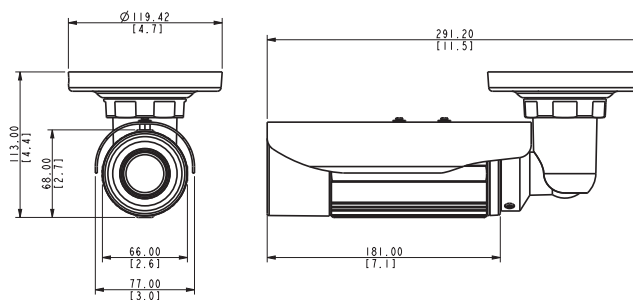

## PHOTO INDICATION

1 Ethernet Port

## DIMENSION DIAGRAM

Unit: mm [inch]

#### • General

Power Source / Consumption	PoE Class 2 (IEEE802.3af) / 4.8 W (IR on)
Weight	651g (1.44 lb)
Dimensions (Ø x L)	66 mm x 291 mm (2.6" x 11.5")
Bundled Accessories	N/A (Integrated Bracket)
Environmental Casing	Weatherproof (IP66 rated)
Mount Type	Wall, Ceiling
Operating Temperature	-20°C ~ 50°C (-4°F ~ 122°F)
Operating Humidity	10% ~ 85% RH
Approvals	CE (EN 55022 Class B, EN 55024), FCC (Part15 Subpart B Class B), IP66