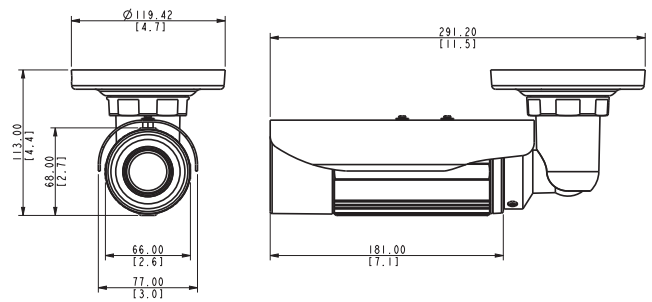

# E45

1MP Bullet with D/N, IR,  
Superior WDR, Vari-focal lens

- Progressive Scan CMOS
- Day and night function with mechanical IR cut filter
- Minimum illumination 0 lux with IR LED on
- Built-in f2.8~12mm / F1.4 Megapixel vari-focal lens
- 30 fps at 1280 x 720 resolution
- Selectable H.264 HP, MJPEG compressions with dual streaming
- Video Motion Detection
- Superior WDR
- Weatherproof IP66 rated casing
- Powered by PoE Class 2

## PHOTO INDICATION

## DIMENSION DIAGRAM

Unit: mm [inch]

#### • General

Power Source / Consumption	PoE Class 2 (IEEE802.3af) / 4.8 W (IR on)
Weight	651g (1.44 lb)
Dimensions (Ø x L)	66 mm x 291 mm (2.6" x 11.5")
Bundled Accessories	N/A (Integrated Bracket)
Environmental Casing	Weatherproof (IP66 rated)
Mount Type	Wall, Ceiling
Operating Temperature	-20°C ~ 50°C (-4°F ~ 122°F)
Operating Humidity	10% ~ 85% RH
Approvals	CE (EN 55022 Class B, EN 55024), FCC (Part15 Subpart B Class B), IP66