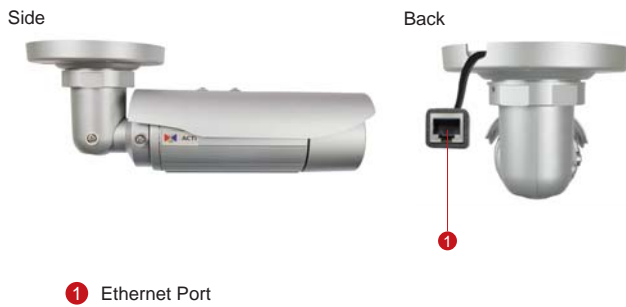

# E45

1MP Bullet with D/N, IR,  
Superior WDR, Vari-focal lens

- Progressive Scan CMOS
- Day and night function with mechanical IR cut filter
- Minimum illumination 0 lux with IR LED on
- Built-in f2.8~12mm / F1.4 Megapixel vari-focal lens
- 30 fps at 1280 x 720 resolution
- Selectable H.264 HP, MJPEG compressions with dual streaming
- Video Motion Detection
- Superior WDR
- Weatherproof IP66 rated casing
- Powered by PoE Class 2

## PHOTO INDICATION